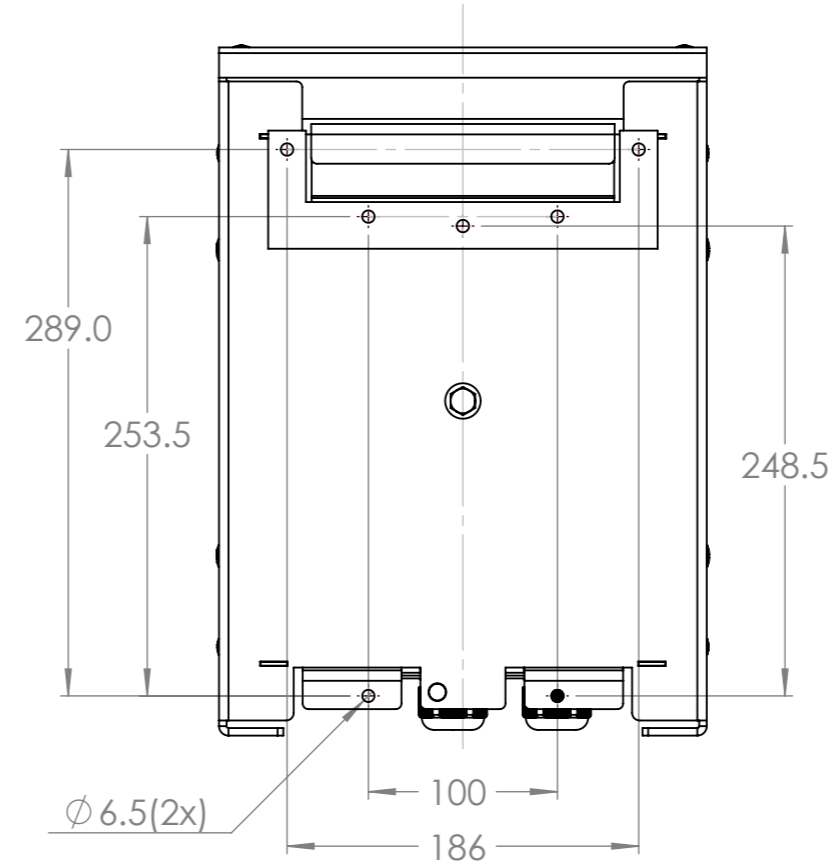

Dimension Drawing - Isolation Transformer

ITR000702001

Isolation Transformer 7000W 230V

Countersunk M6 holes(5x)

Dimensions in mm

victron energy
BLUE POWER