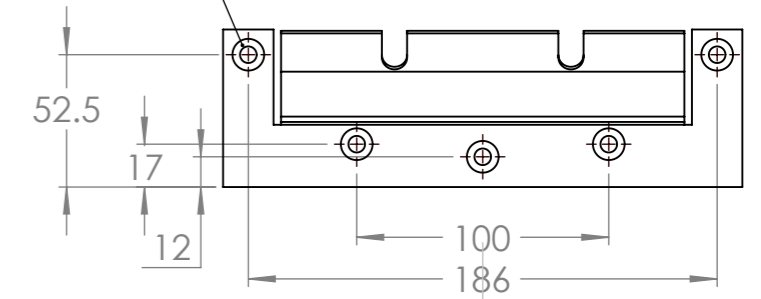

Dimension Drawing - Isolation Transformer

ITR000702001

Isolation Transformer 7000W 230V

Countersunk M6 holes(5x)

Dimensions in mm

victron energy
BLUE POWER