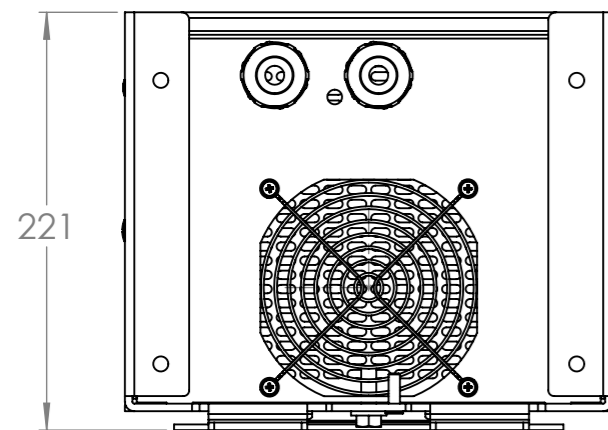

Dimension Drawing - Isolation Transformer

ITR000702001

Isolation Transformer 7000W 230V

Countersunk M6 holes(5x)

Dimensions in mm

victron energy
BLUE POWER