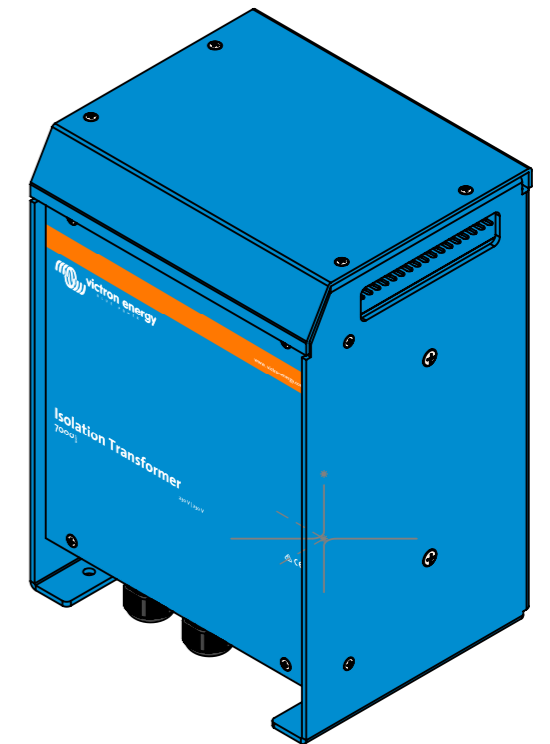

Dimension Drawing - Isolation Transformer

ITR000702001

Isolation Transformer 7000W 230V

Countersunk M6 holes(5x)

Dimensions in mm

victron energy
BLUE POWER