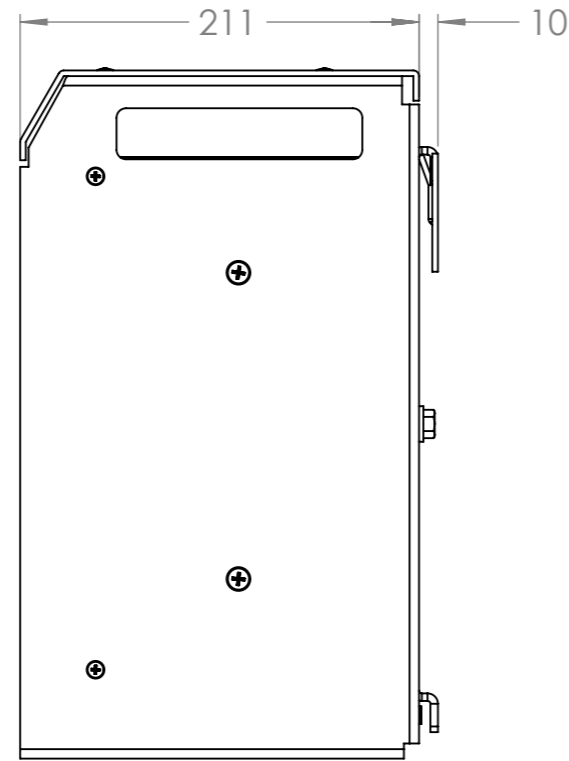

Dimension Drawing - Isolation Transformer

ITR000702001

Isolation Transformer 7000W 230V

Countersunk M6 holes(5x)

Dimensions in mm

victron energy
BLUE POWER