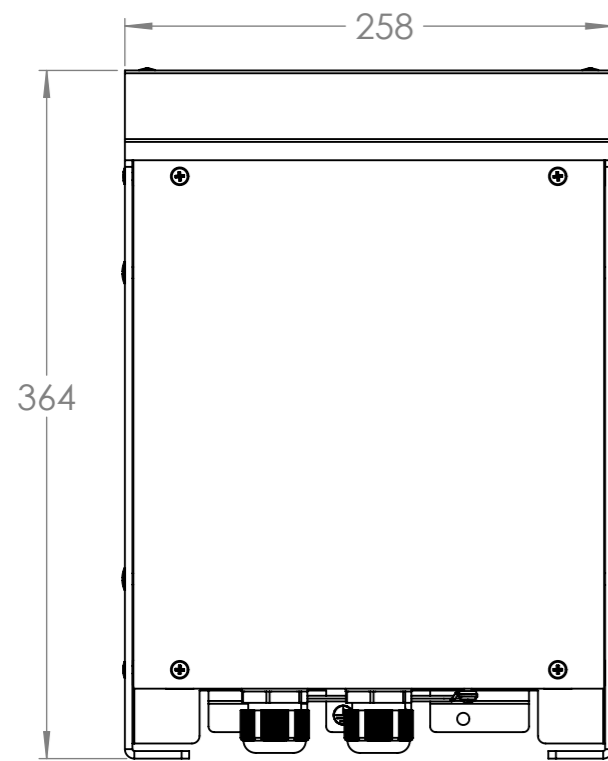

Dimension Drawing - Isolation Transformer

ITR000702001

Isolation Transformer 7000W 230V

Countersunk M6 holes(5x)

Dimensions in mm

victron energy
BLUE POWER